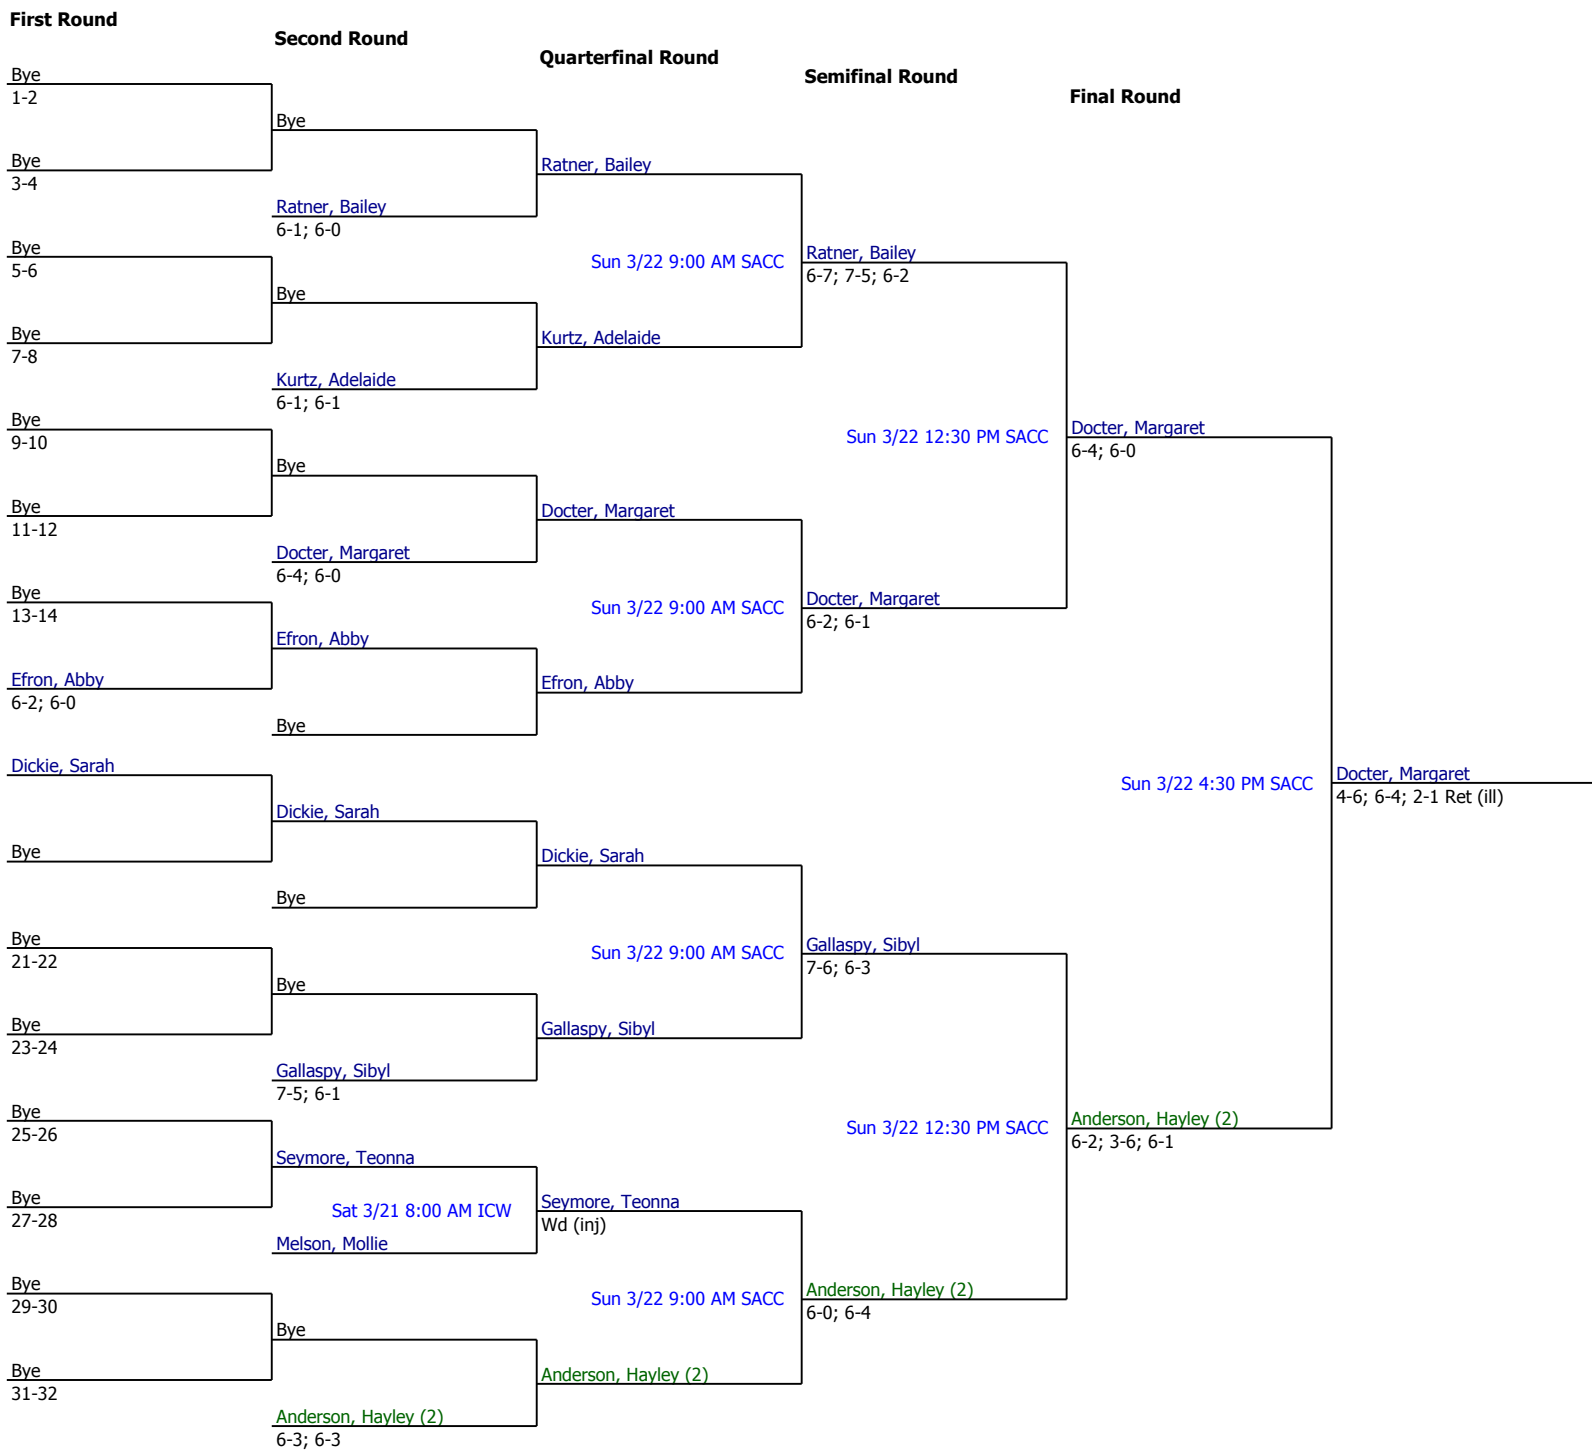

2009 #8 SA Country Club Gran Prix

Girls 12 Singles Consolation

Referee's Signature