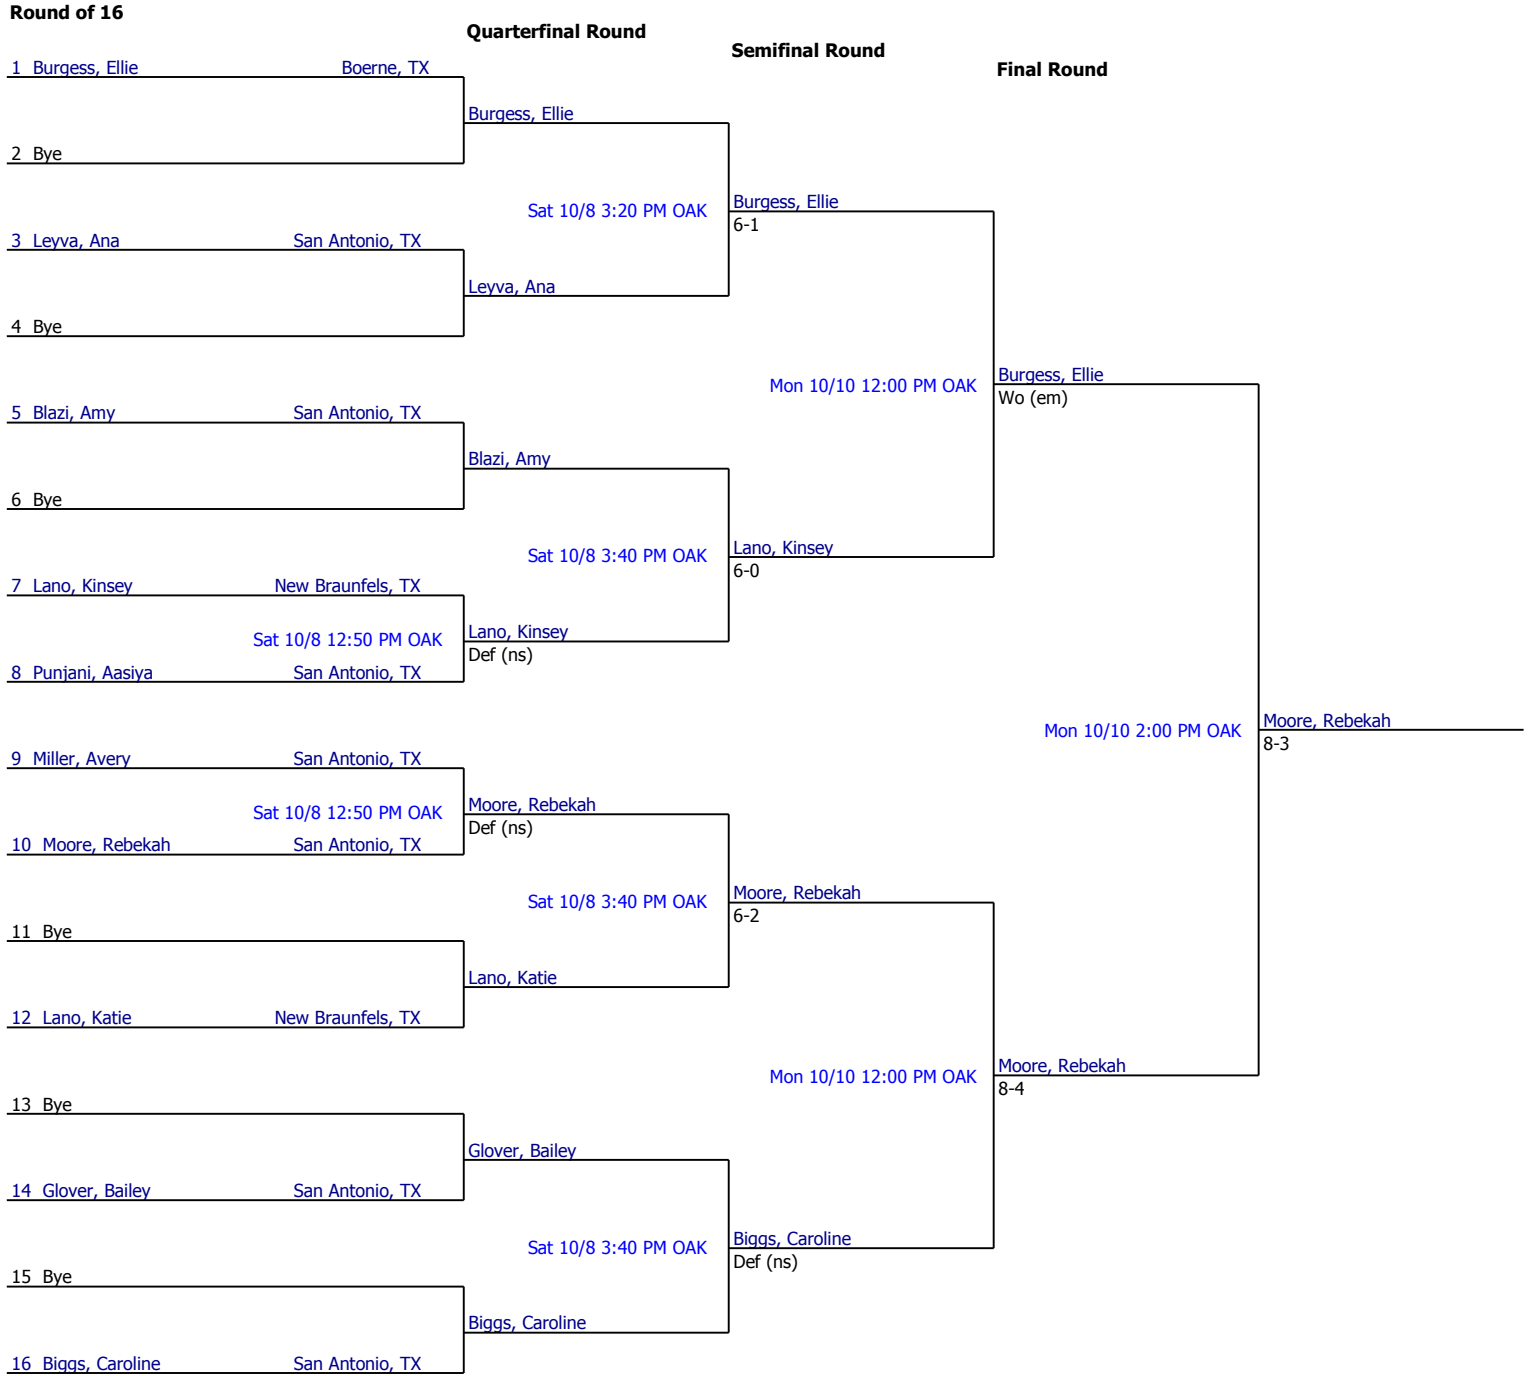

2012 #01 October INTRO

Girls 14 Singles

Referee's Signature

2012 #01 October INTRO Girls 14 Singles Consolation

First Round

Quarterfinal Round

Semifinal Round

Final Round