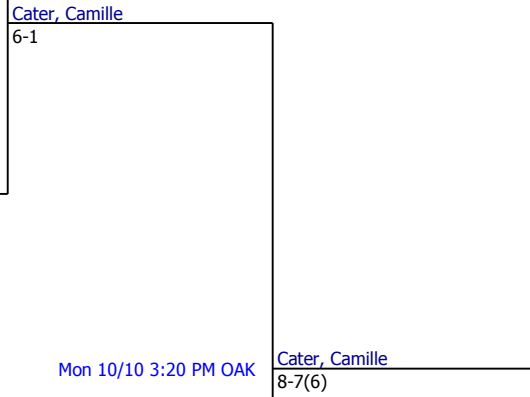

2012 #01 October INTRO

Girls 16/18 Singles

Quarterfinal Round

Semifinal Round

Final Round

Referee's Signature

2012 #01 October INTRO Girls 16/18 Singles Consolation

Quarterfinal Round

Weissgarber, Samantha

Sat 10/8 5:40 PM OAK

Wright, Ashley

Semifinal Round

Wright, Ashley

6-0

Bye

Final Round