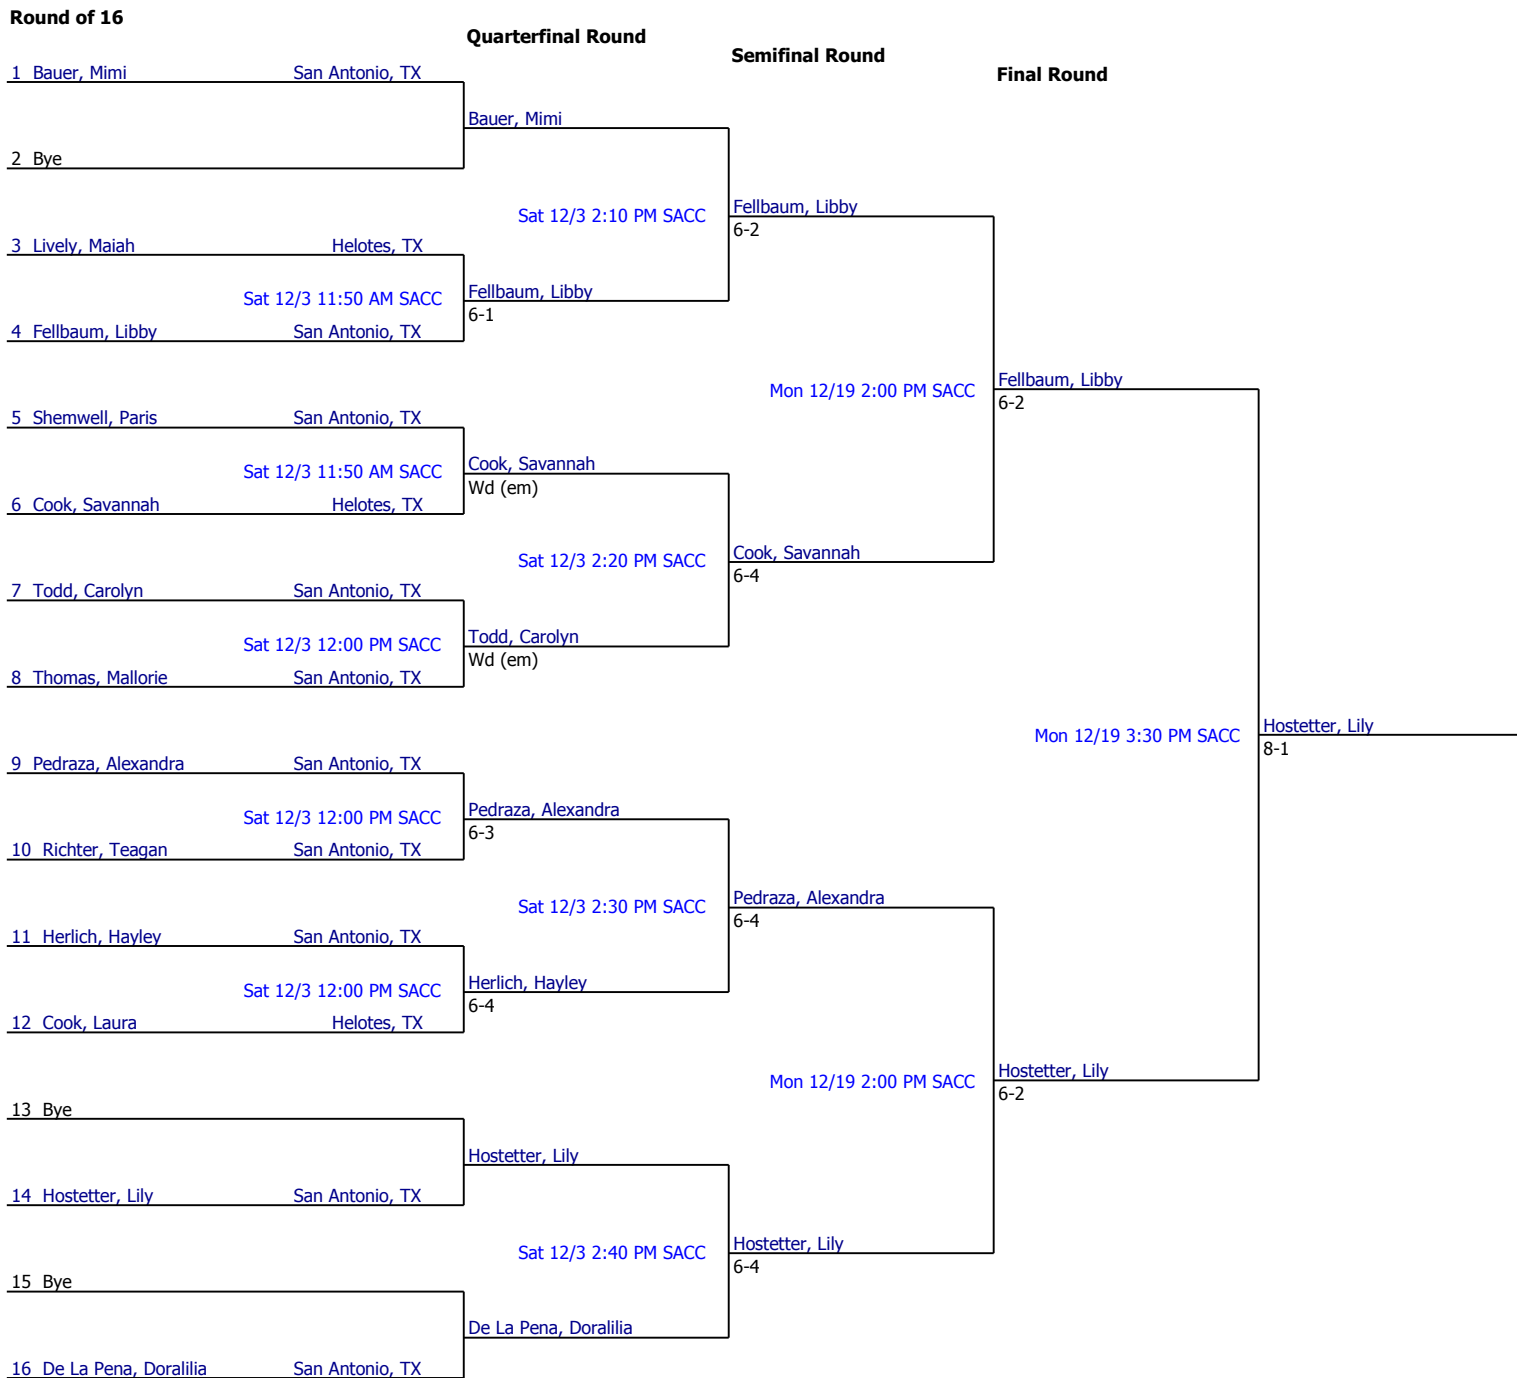

2012 #05 December INTRO

Girls 10/12 Singles

Referee's Signature

2012 #05 December INTRO

Girls 10/12 Singles Consolation

Referee's Signature