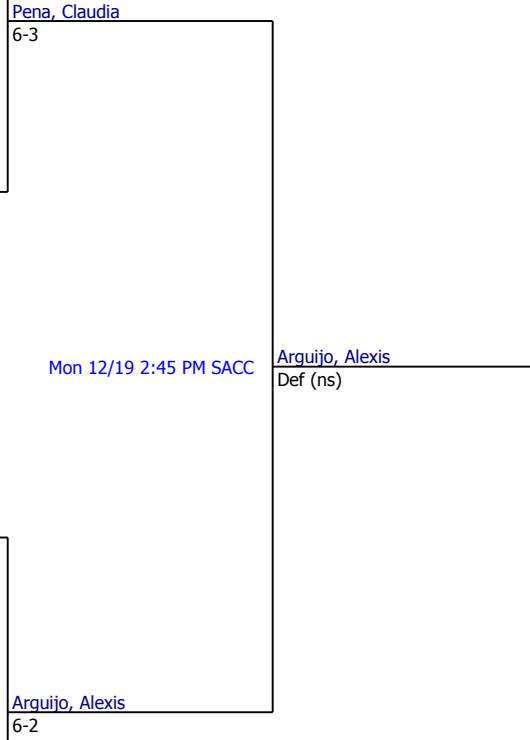

2012 #05 December INTRO

Girls 16/18 Singles

Quarterfinal Round

Semifinal Round

Final Round

Referee's Signature

2012 #05 December INTRO Girls 16/18 Singles Consolation

Quarterfinal Round

Semifinal Round

Final Round

Inman, Jordan

Boudler, Brooke

Unplayed

Bye

Ferguson, Paige

Gonzales, Thalia