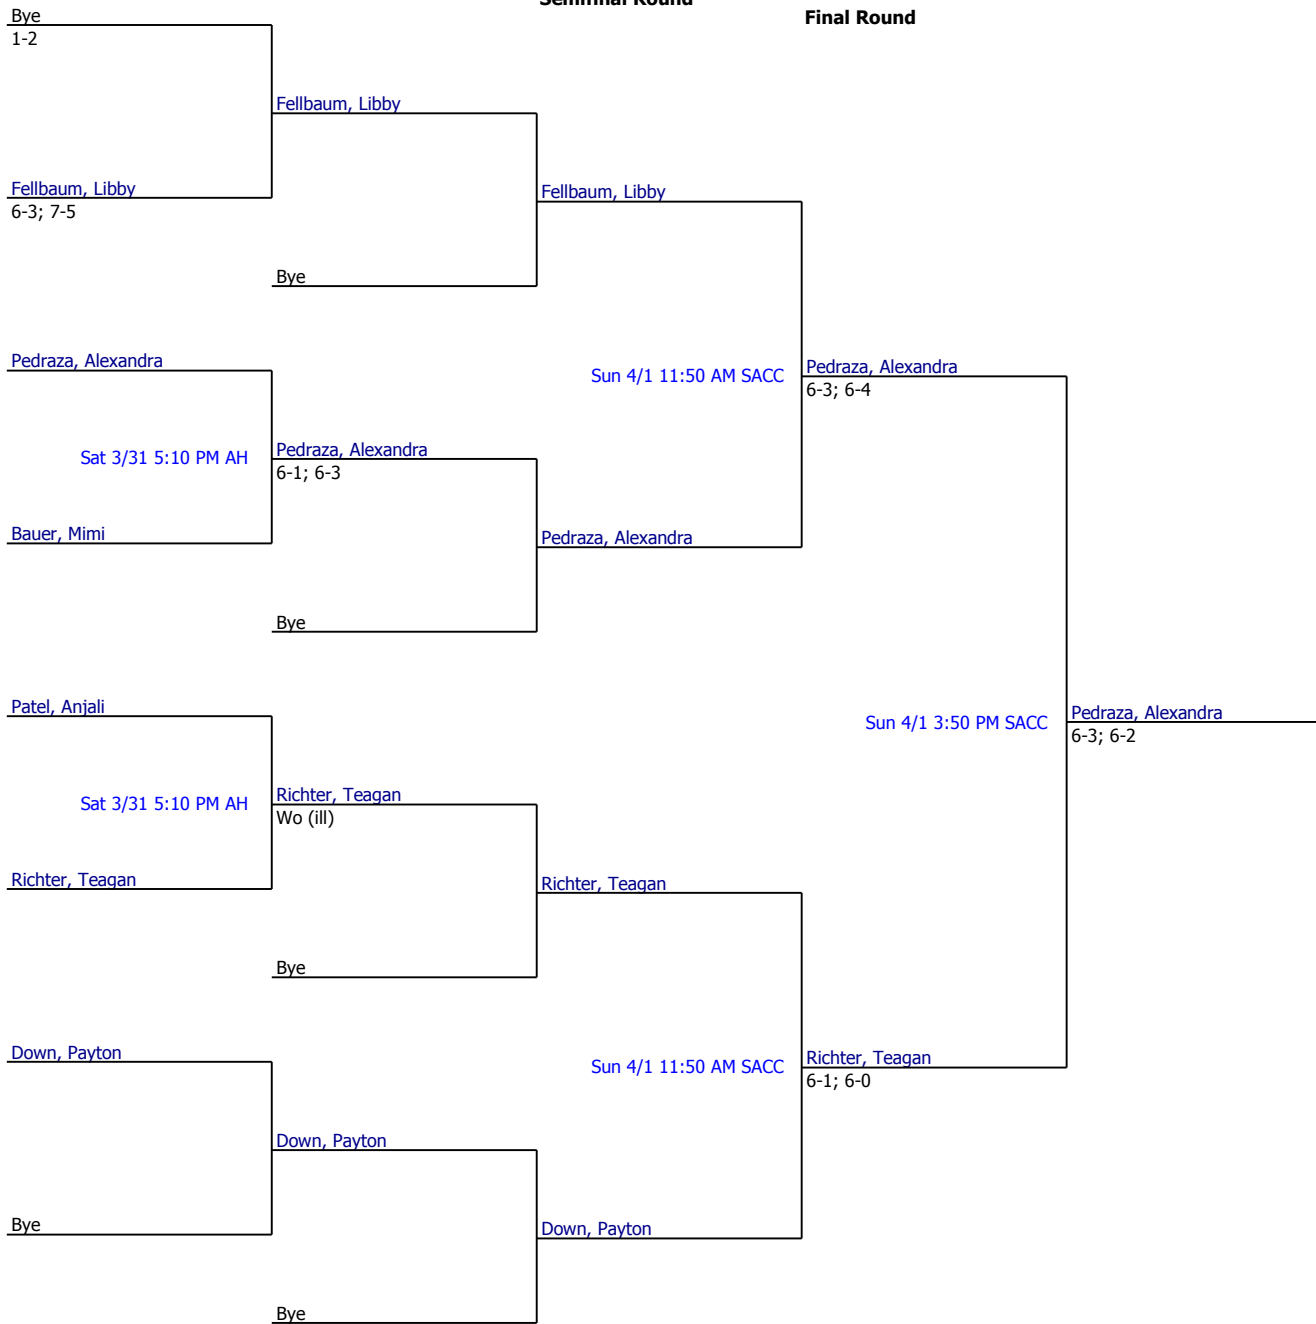

2012 #13 March Gran Prix Girls 12 Singles

Referee's Signature

2012 #13 March Gran Prix Girls 12 Singles Consolation

First Round

Quarterfinal Round

Semifinal Round

Final Round

Referee's Signature