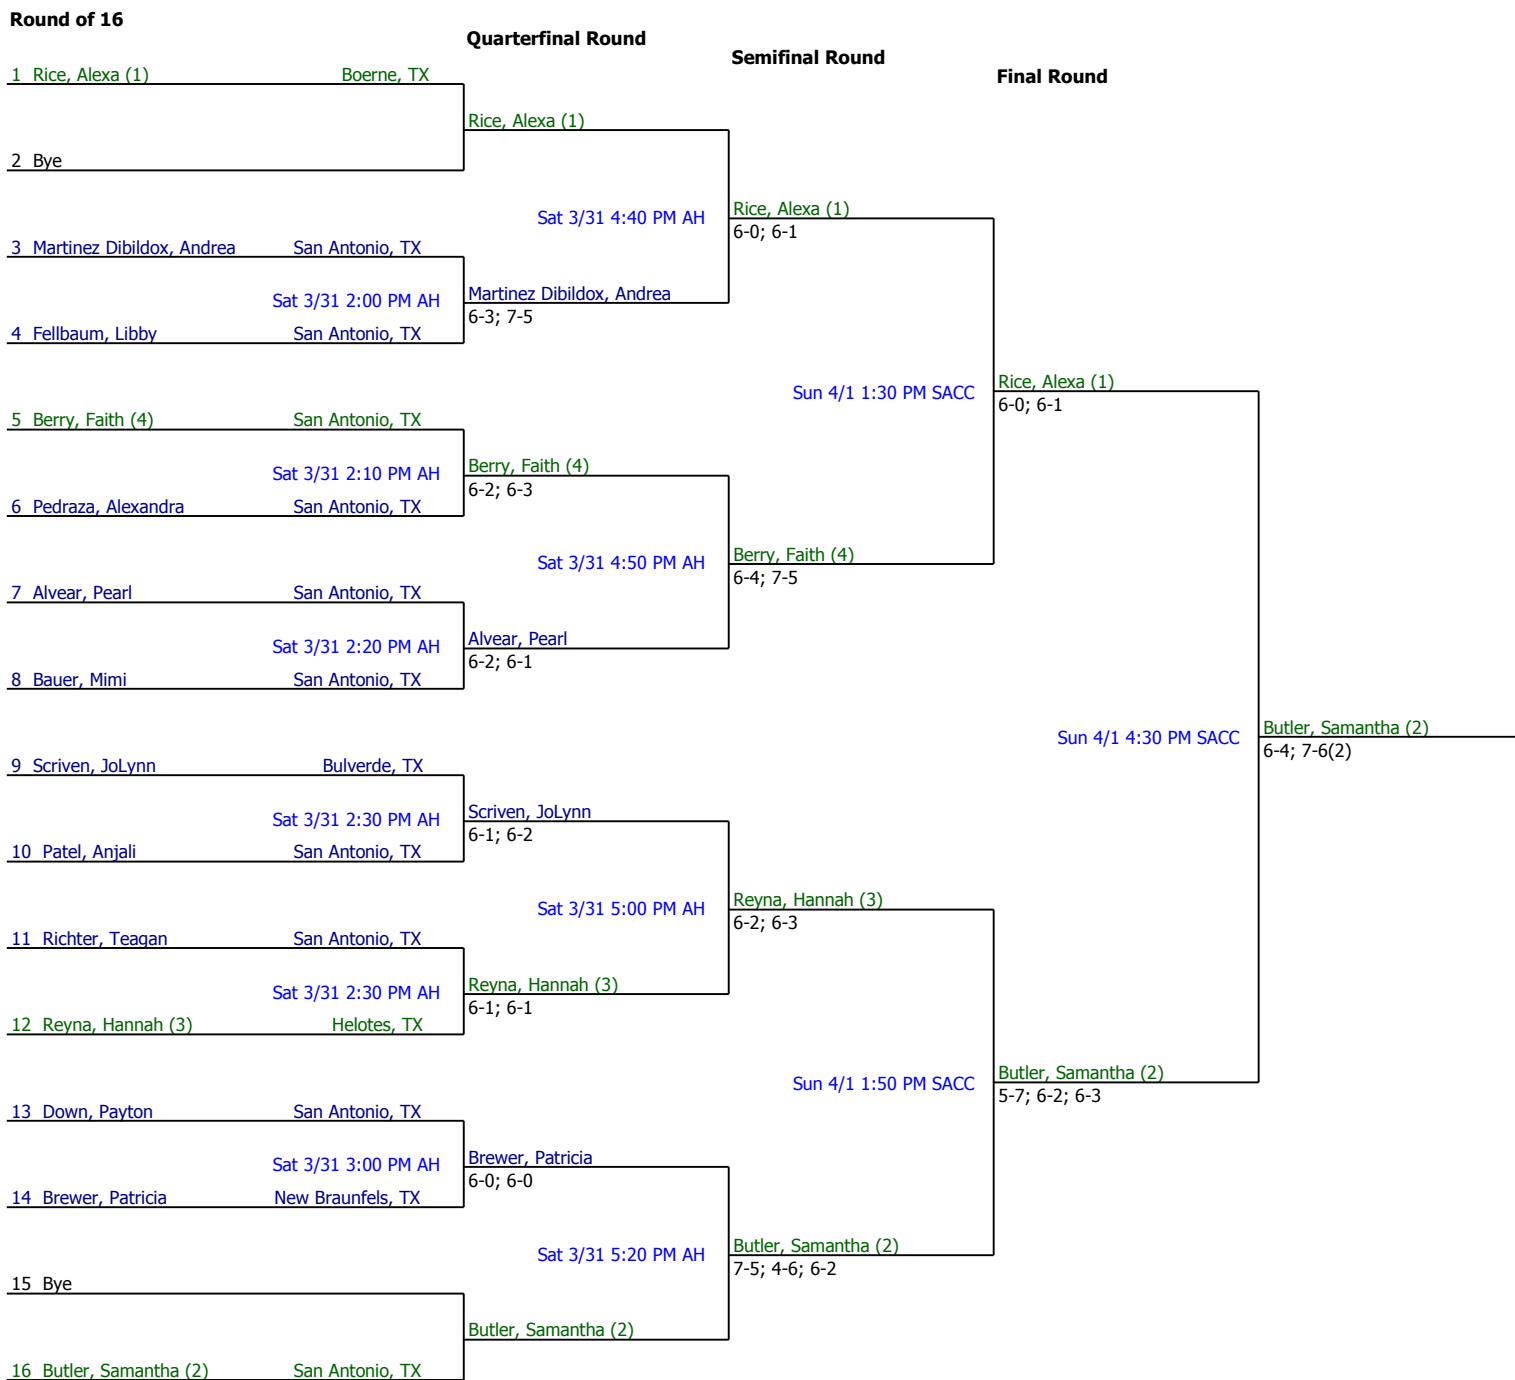

2012 #13 March Gran Prix Girls 12 Singles

Referee's Signature

2012 #13 March Gran Prix Girls 12 Singles Consolation

First Round

Quarterfinal Round

Semifinal Round

Final Round

Referee's Signature