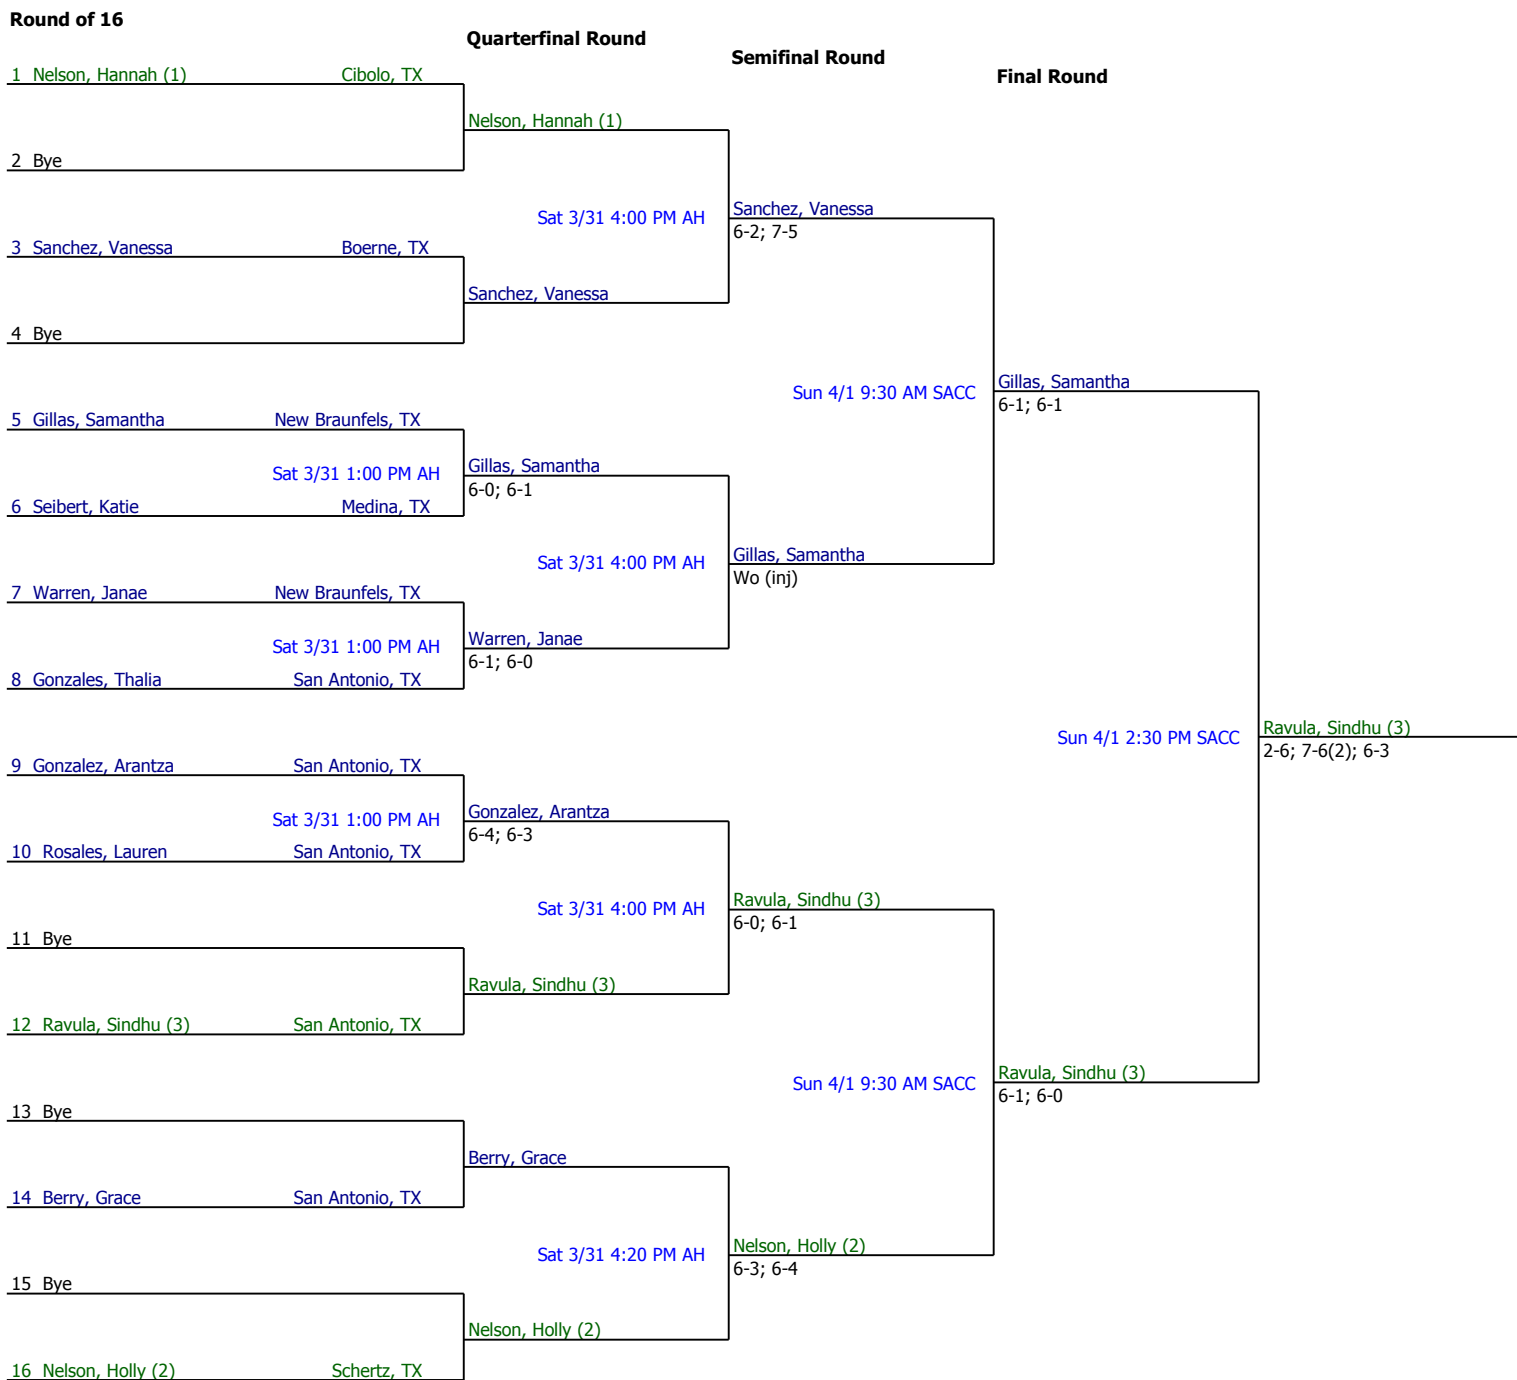

2012 #13 March Gran Prix Girls 18 Super Open Singles

Referee's Signature

2012 #13 March Gran Prix

Girls 18 Super Open Singles Consolation

Referee's Signature