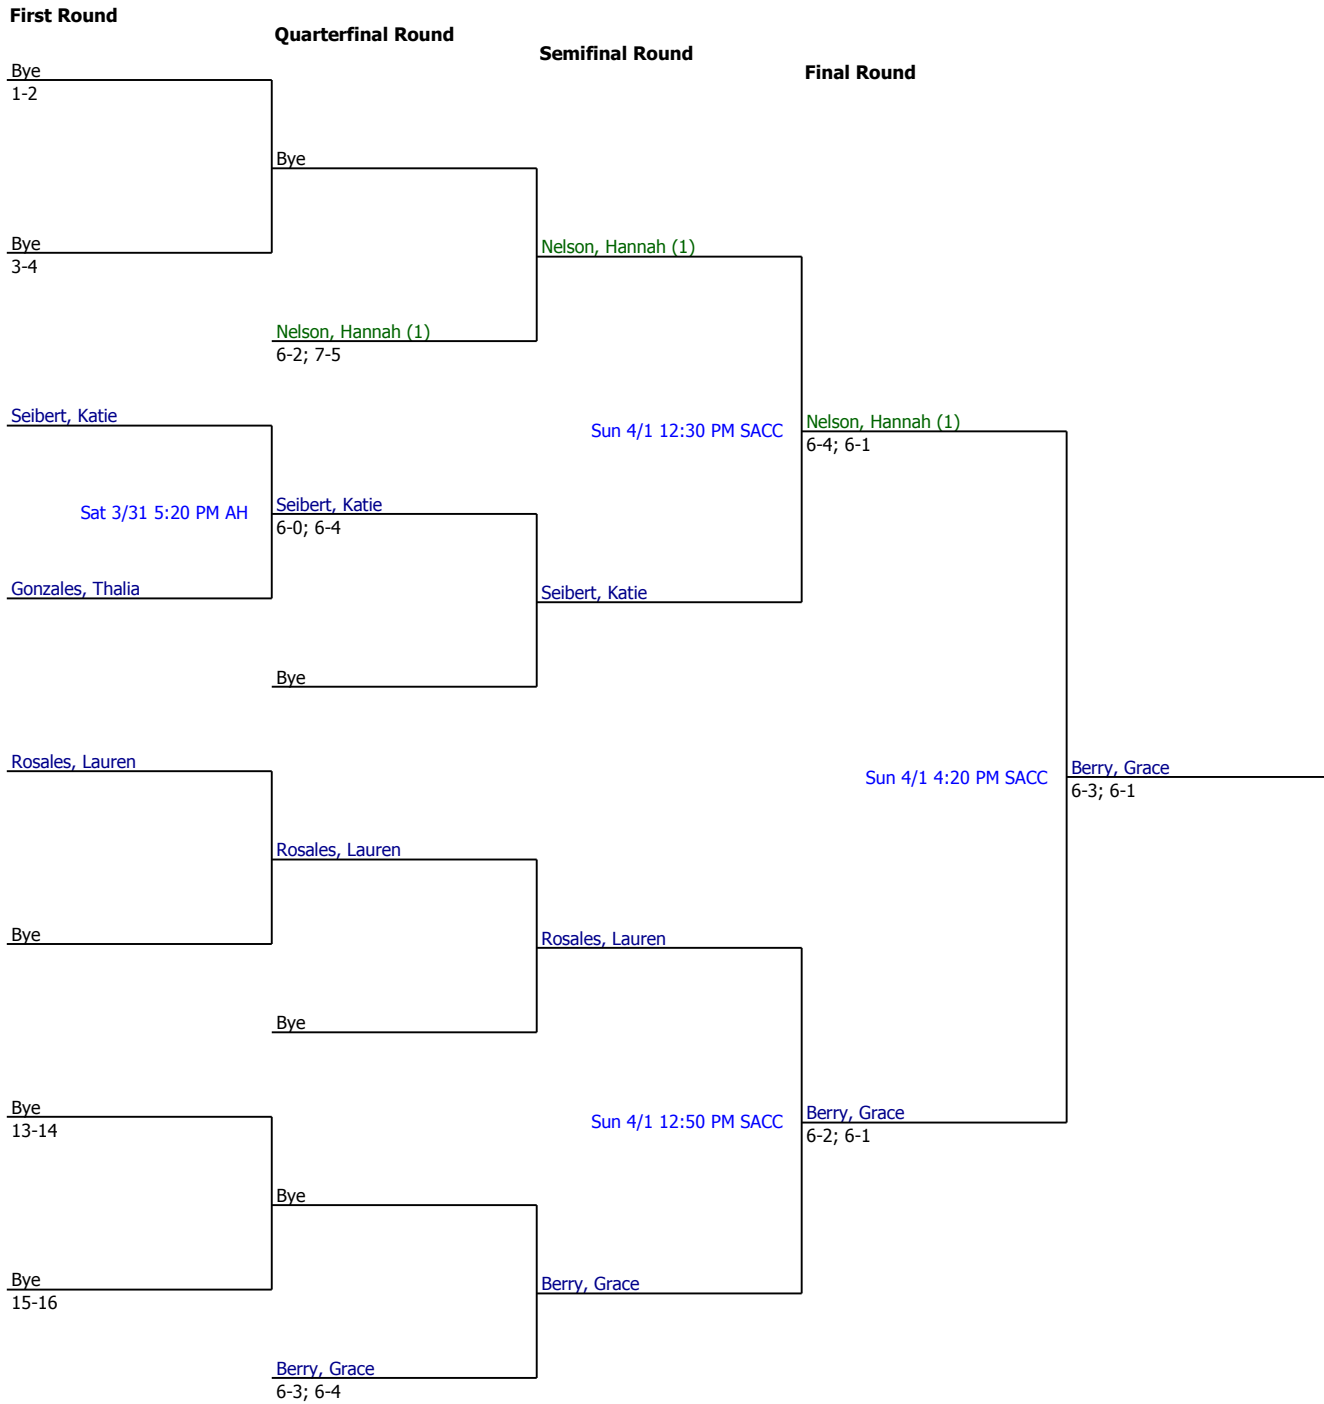

2012 #13 March Gran Prix Girls 18 Super Open Singles

Referee's Signature

2012 #13 March Gran Prix

Girls 18 Super Open Singles Consolation

Referee's Signature