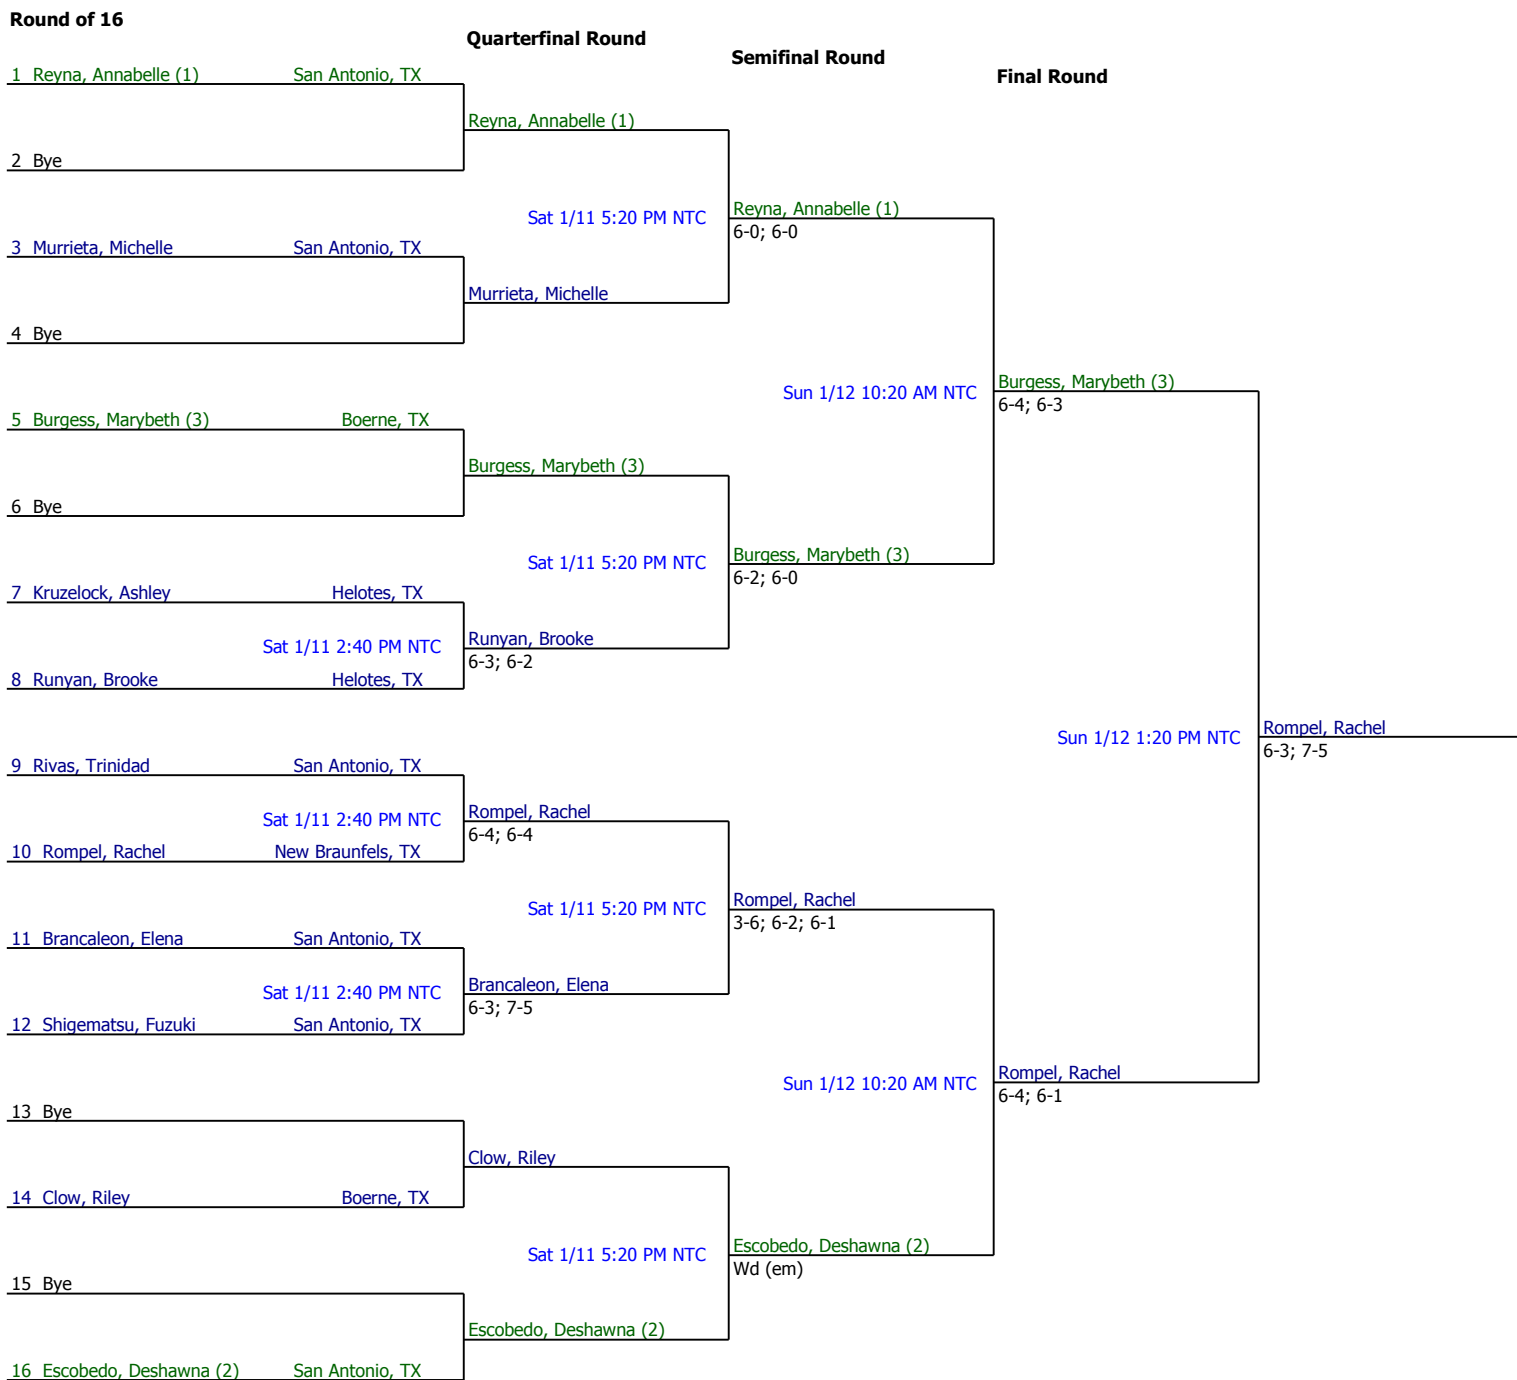

2014 #08 January Gran Prix Girls 12 Singles

Referee's Signature

2014 #08 January Gran Prix Girls 12 Singles Consolation

First Round

Quarterfinal Round

Semifinal Round

Final Round

Referee's Signature