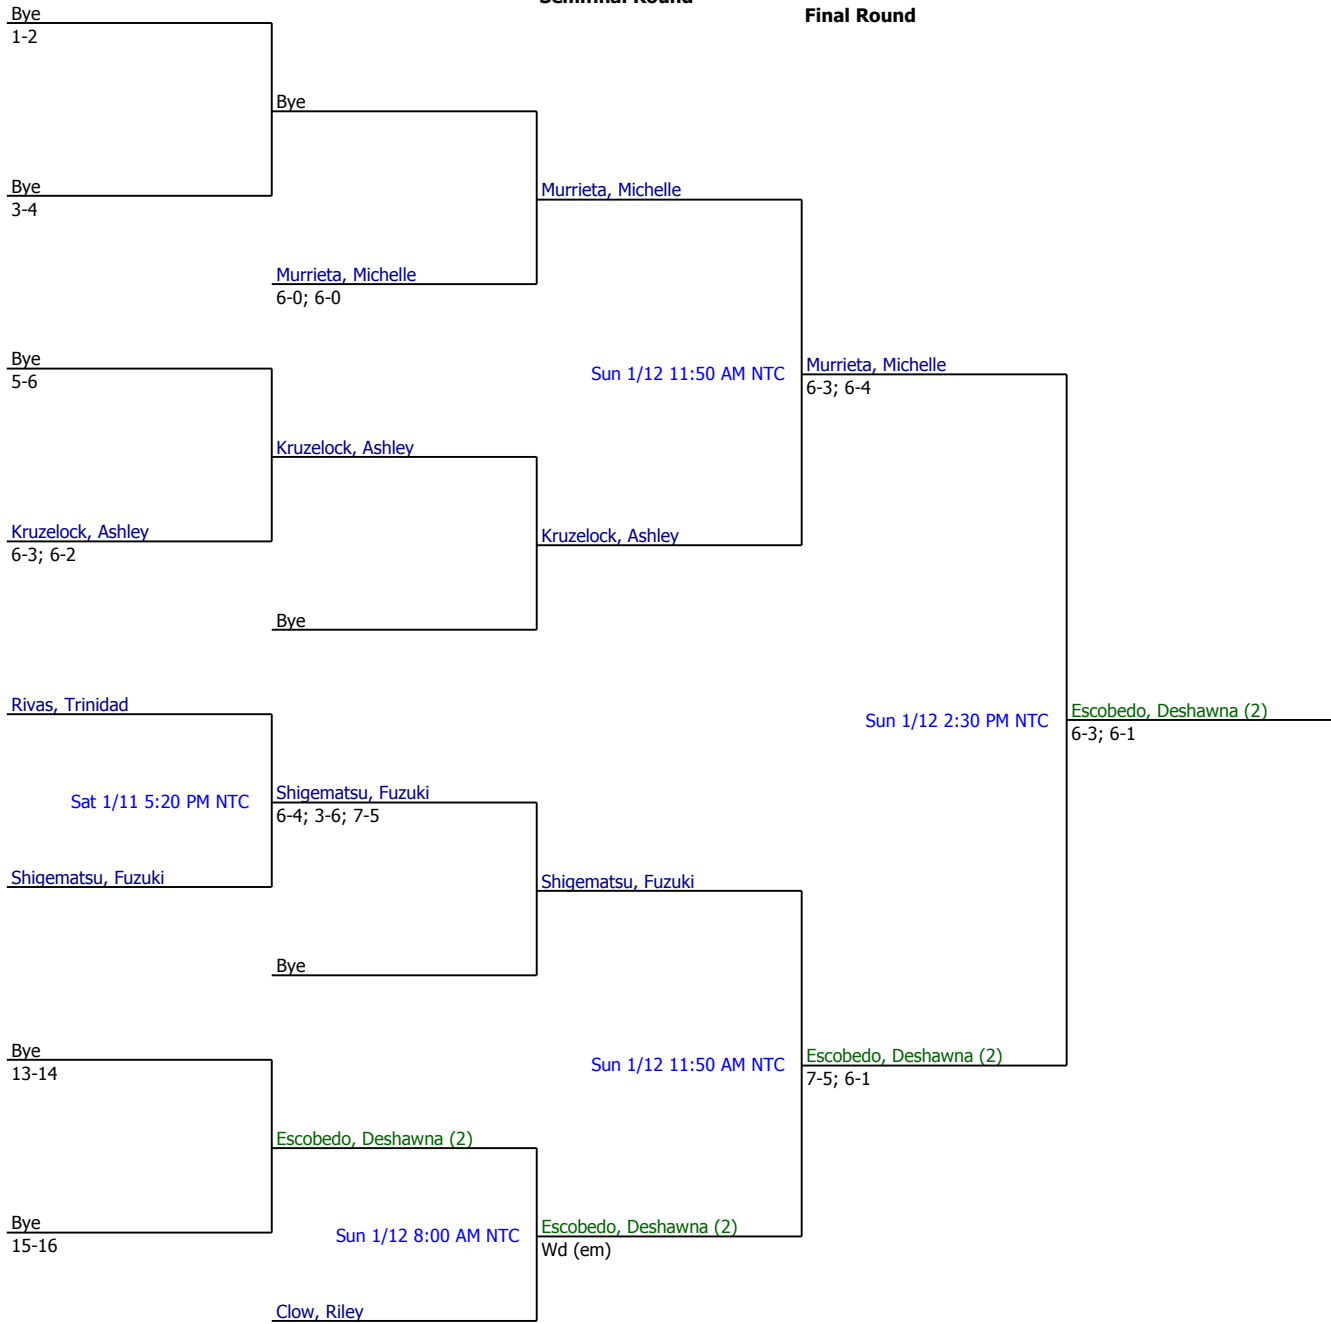

2014 #08 January Gran Prix Girls 12 Singles

Referee's Signature

2014 #08 January Gran Prix Girls 12 Singles Consolation

First Round

Quarterfinal Round

Semifinal Round

Final Round

Referee's Signature