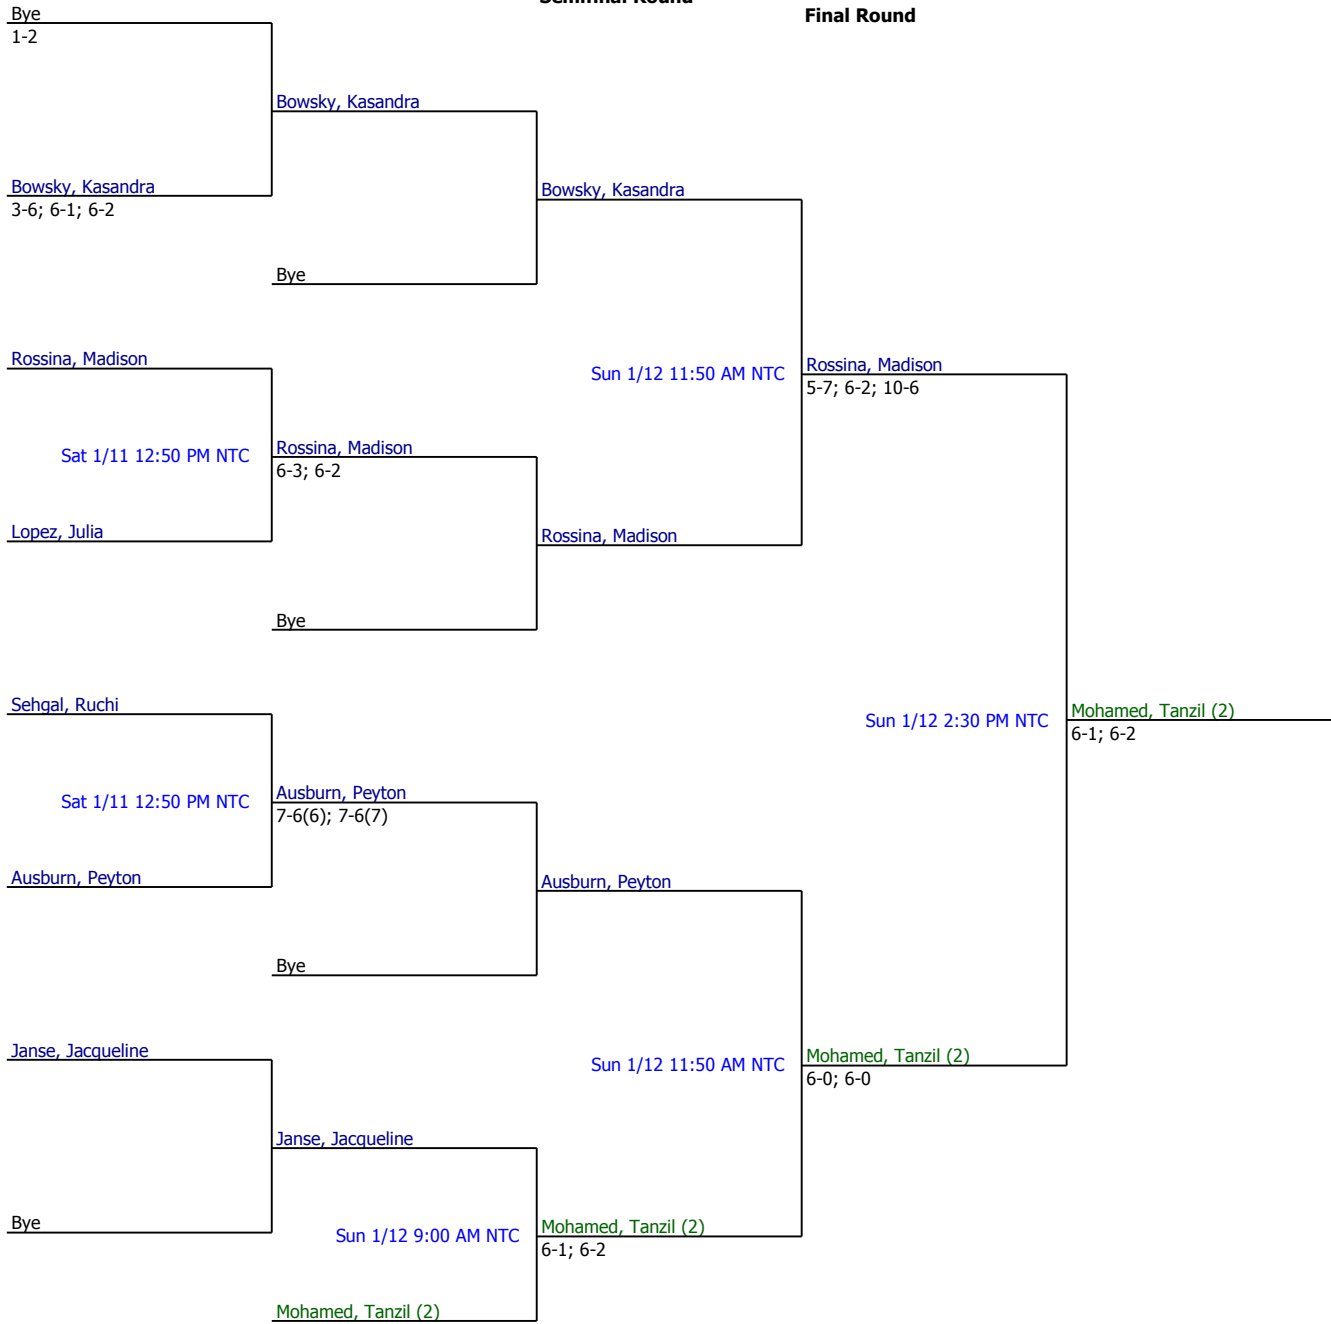

2014 #08 January Gran Prix

Girls 14 Singles

Referee's Signature

2014 #08 January Gran Prix Girls 14 Singles Consolation

First Round

Quarterfinal Round

Semifinal Round

Final Round