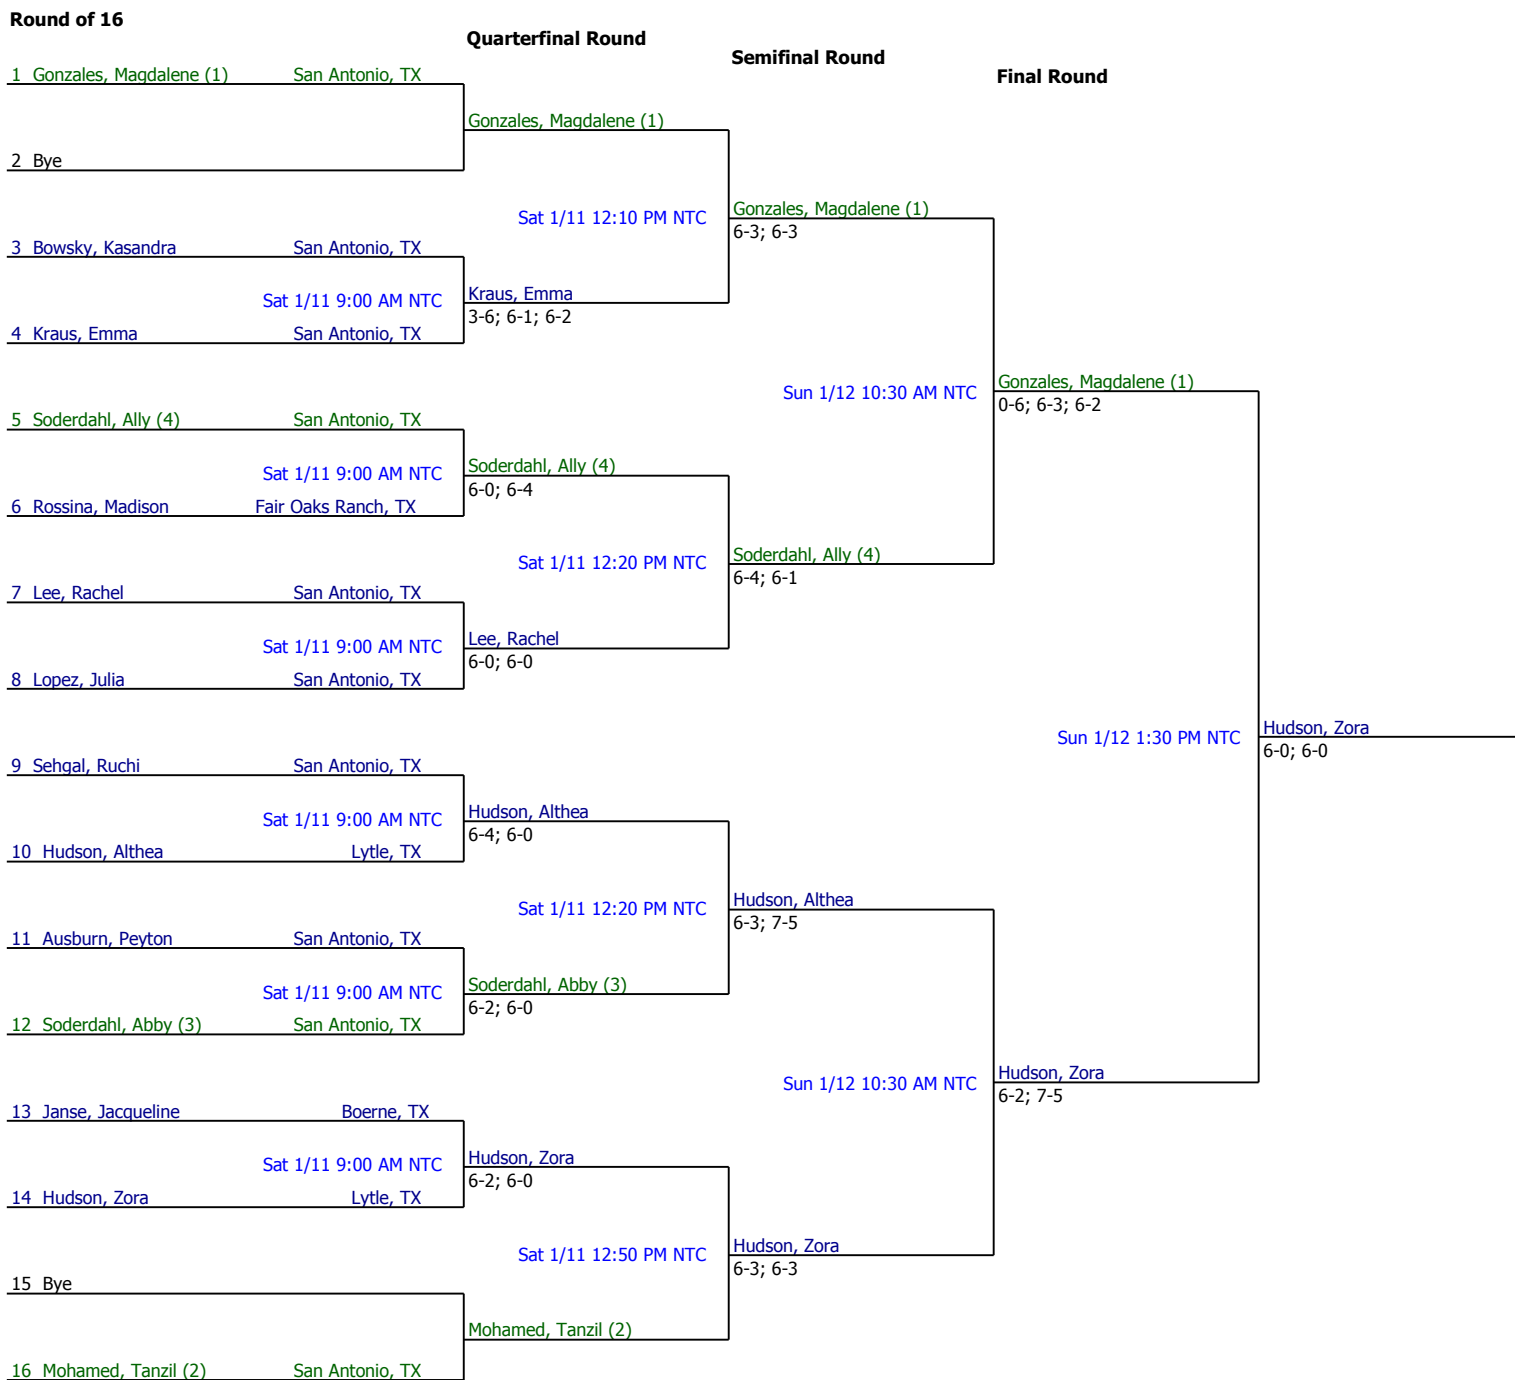

2014 #08 January Gran Prix

Girls 14 Singles

Referee's Signature

2014 #08 January Gran Prix Girls 14 Singles Consolation

First Round

Quarterfinal Round

Semifinal Round

Final Round