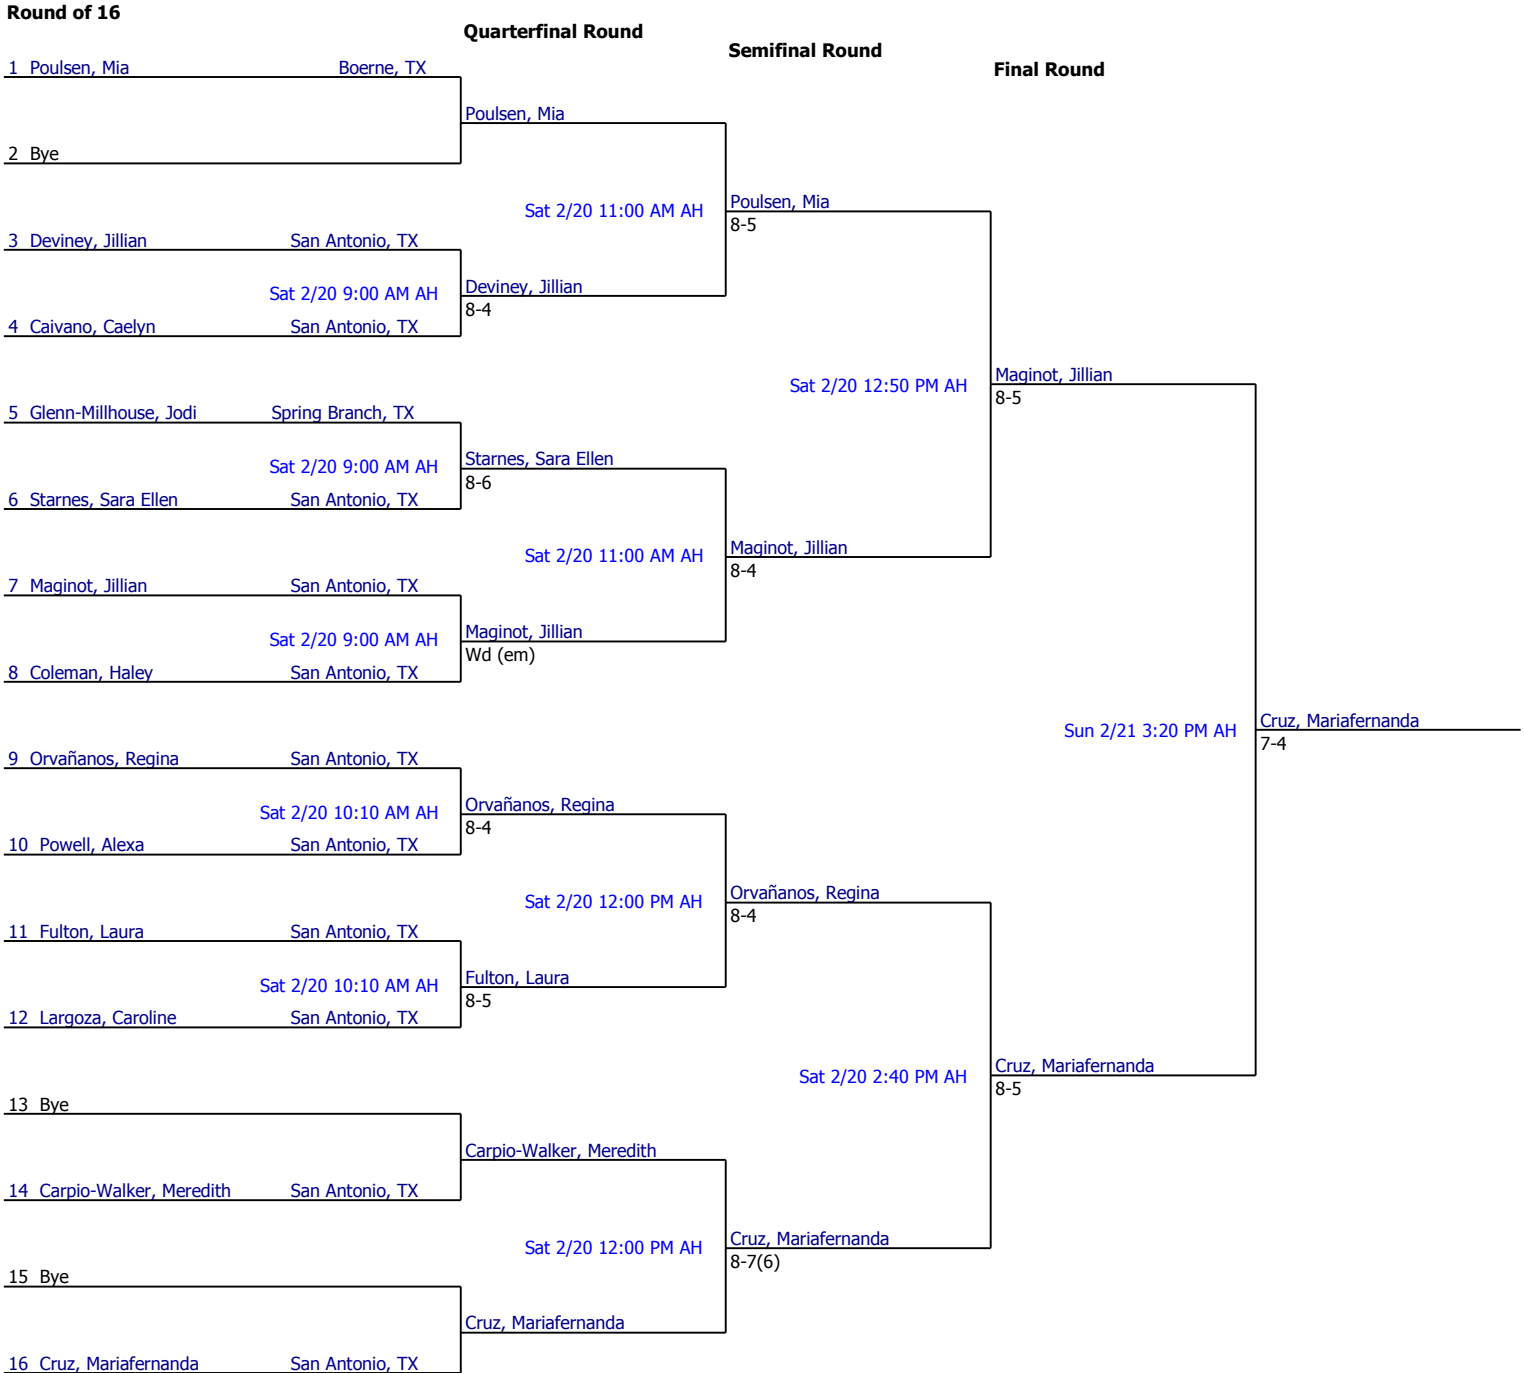

2016 #11 February Gran Prix

INTRO Girls 14/16 Singles

Referee's Signature